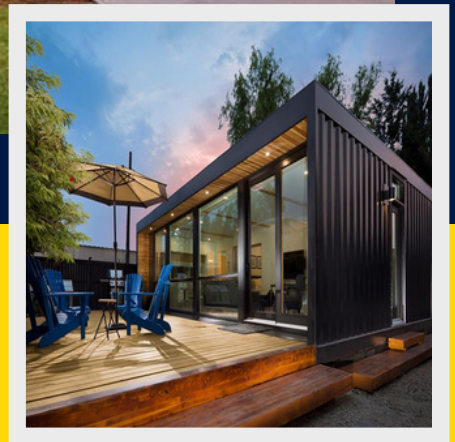

Uses

- Farmhouse's ·Luxury
Cottage's
- Hotel / Restaurant room's
- Private Villa's
- Office workspace's
- Portable Accommodation
Cabins
- Manager / Conference
Cabins
- Toilet cabin
- Laboratories cabin
- Classroom
- Portable shop
- Toll booth
- Living room
- Resort's
- Portable site office container
- Security Cabins
- Pantries
- Construction Site Office
- Utilities Cabins

Features

- Suitable For No Construction Zones / CRZ Zones
- Customized Layouts.
- Strong & Sturdy Design's
- Resistant to harsh weather conditions
- Choice of Lavish, Specious Interior and Exterior
- Durable & Economical
- High strength
- All Weather Structure
- Aesthetic & Modern Look
- Seismic / Fire / Earthquake Resistant
- Quick and Easy to Install
- 100% Movable / Transportable

WE PROVIDE LARGE VARIETY OF PRODUCTS AND SERVICES.

We turn your space into Resort / Farmhouse / Cottage / Restaurant in affordable cost! Within 15-20 days!

Follow our Instagram and Facebook page for more designs and build content.